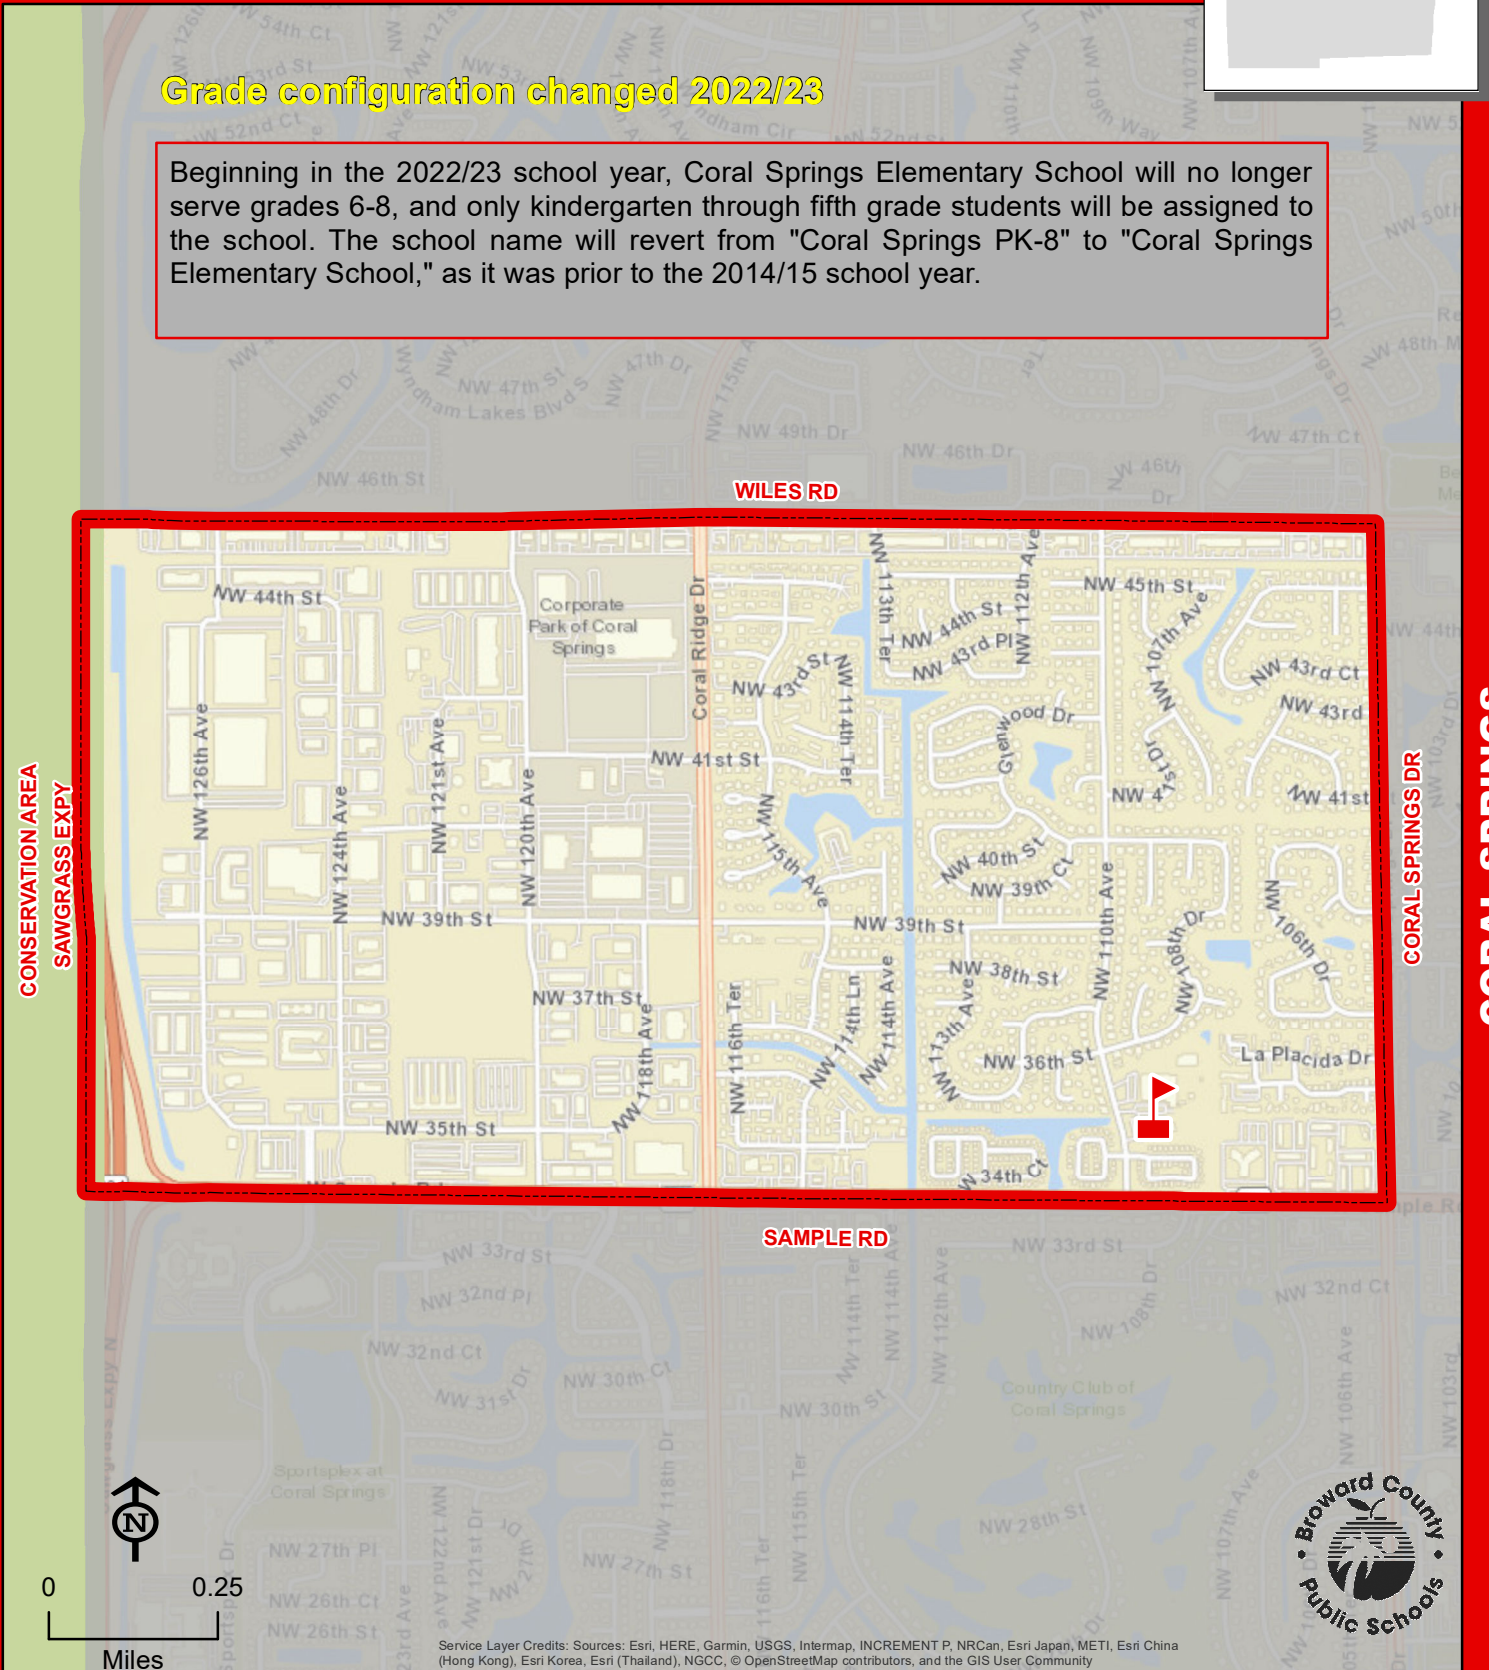

CORAL SPRINGS ELEMENTARY SCHOOL

3601 NW 110 AVENUE
CORAL SPRINGS, FLORIDA 33065
754-322-5900

Grade configuration changed 2022/23

Beginning in the 2022/23 school year, Coral Springs Elementary School will no longer serve grades 6-8, and only kindergarten through fifth grade students will be assigned to the school. The school name will revert from "Coral Springs PK-8" to "Coral Springs Elementary School," as it was prior to the 2014/15 school year.

THIS MAP IS FOR CONCEPTUAL PURPOSES ONLY AND SHOULD NOT BE USED FOR LEGAL BOUNDARY DETERMINATIONS